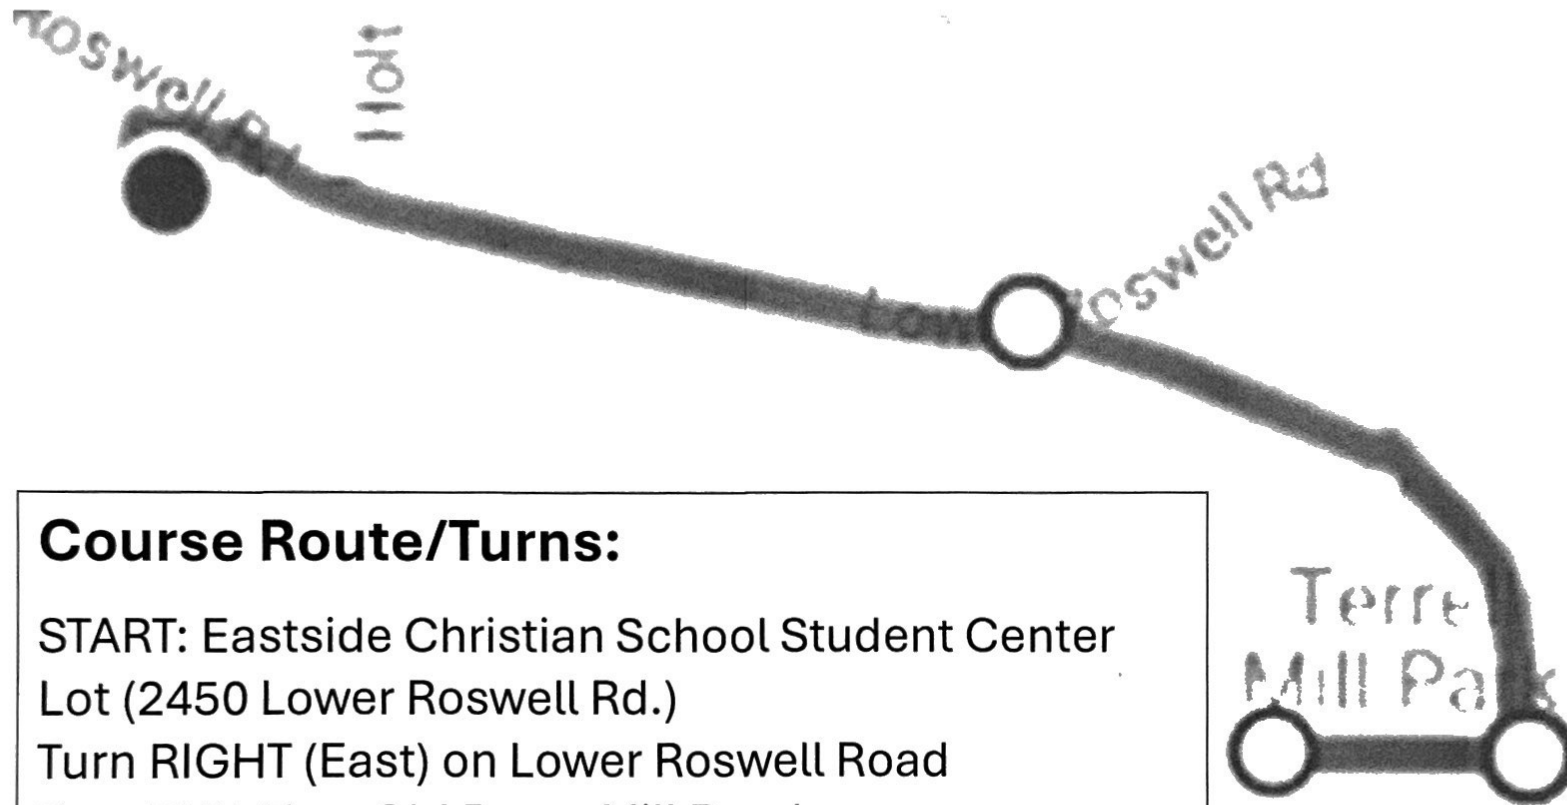

## March 1, 2025 @ 7:45AM

\*Course closes at 8:45AM. At this point runners must move to the sidewalk and obey pedestrian traffic laws.

### Course Route/Turns:

START: Eastside Christian School Student Center Lot (2450 Lower Roswell Rd.)

Turn RIGHT (East) on Lower Roswell Road

Turn RIGHT on Old Paper Mill Road

Turn RIGHT on Terrell Mill Rd.

Turn RIGHT on Haverford Ln SE

TURN AROUND and return the same way